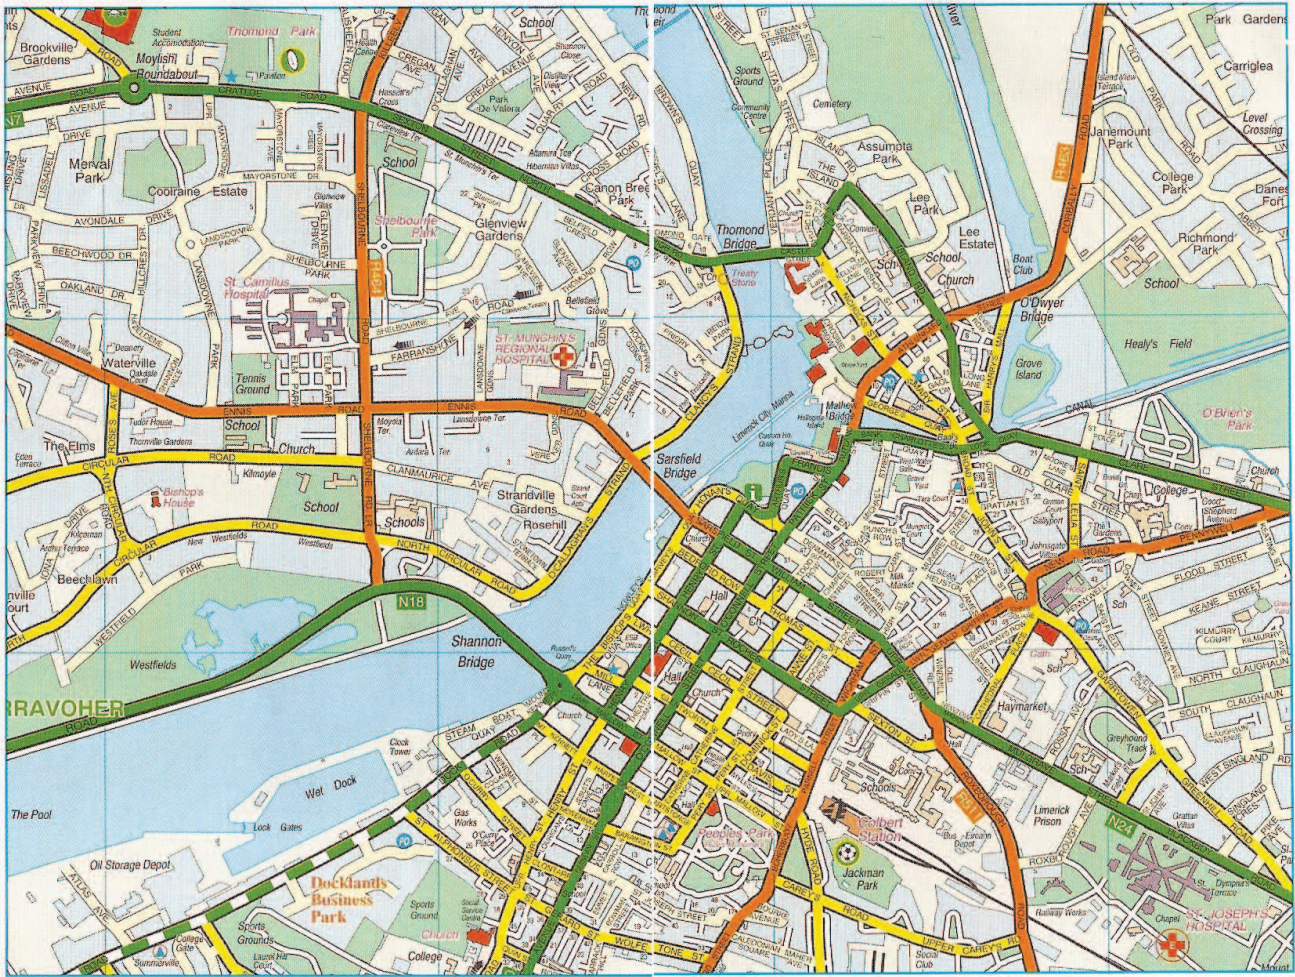

Limerick

				Abbey/Cathedral		Parking
				Hospital		Post Office
				Information centre		Theatre