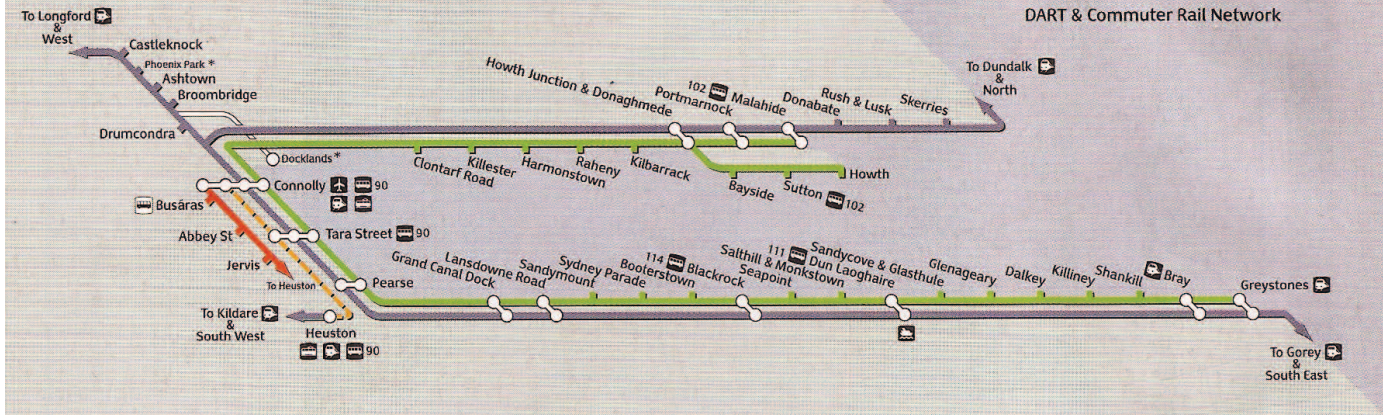

irishrail.ie
For further information

DART	Commuter	LUAS Red Line	Route 90 Feeder Bus	* Stations due to open in 2007
Feeder Bus Routes (Number)	National Bus Connections	Intercity Rail Connections	Luas Connections	Airport Connection
	Ferry Connection			

Version 0207_170x80 Castlell

Designed by studio@graphics-ll.com

Comments and feedback are welcome

The Luas