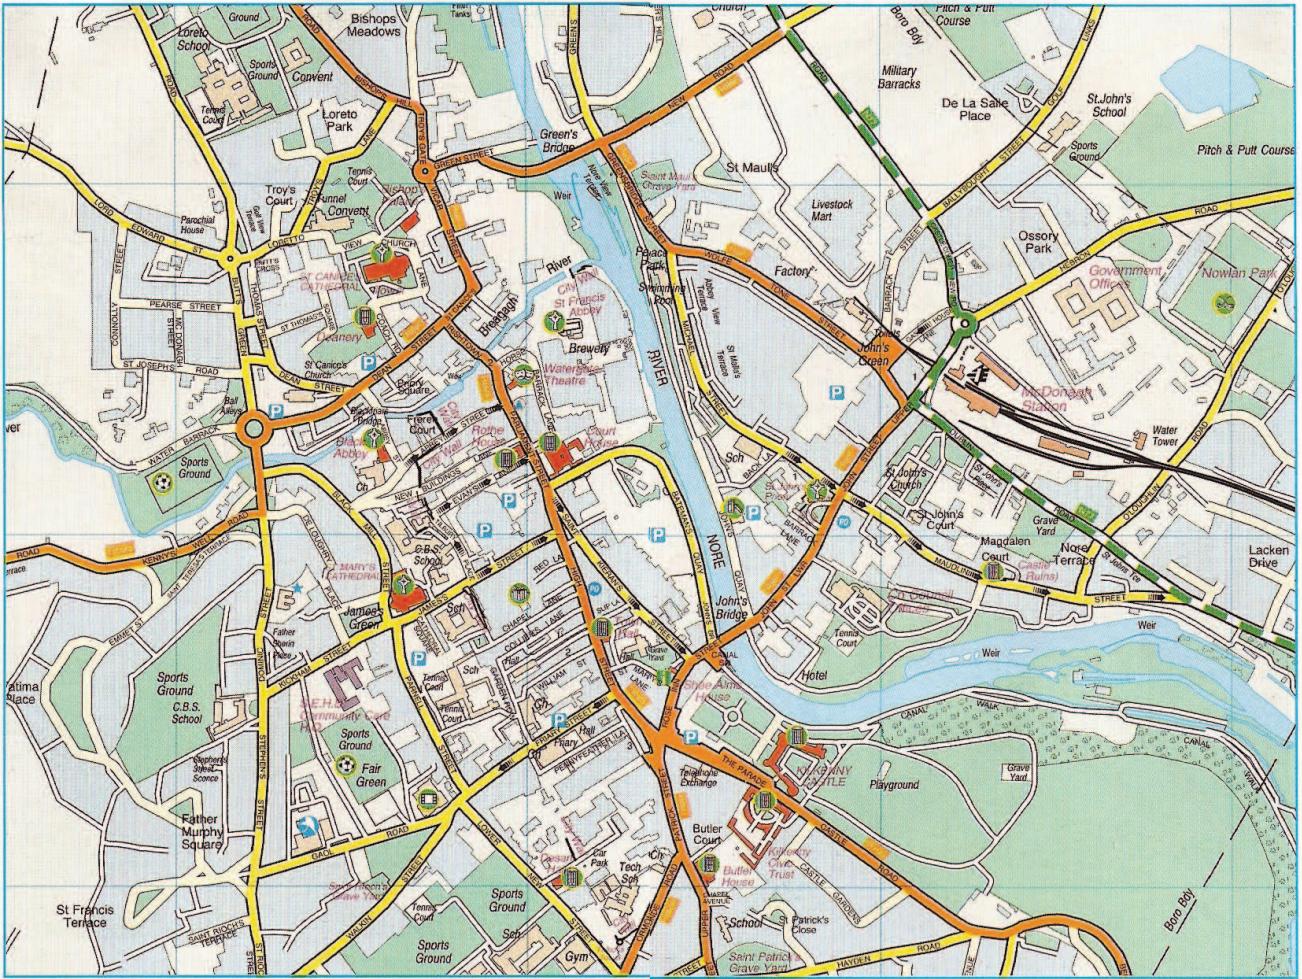

Kilkenny

				Abbey/Cathedral		Parking
				Hospital		Post Office
				Information centre		Theatre